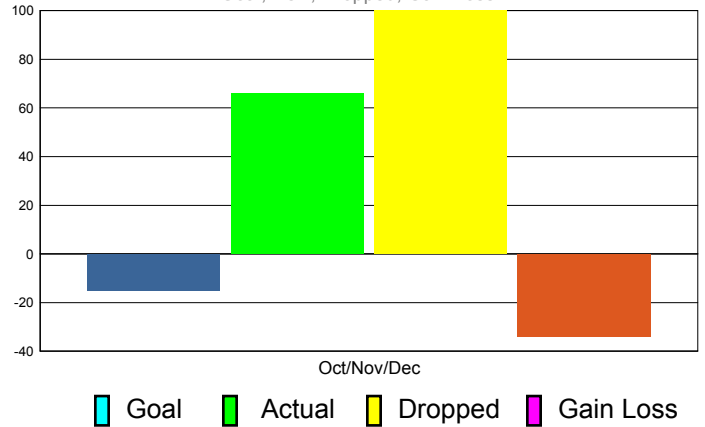

Club Results 2011-2012

Goal, New, Dropped, Gain/Loss

MEMBERSHIP

Membership Results
2011-2012

Membership
2010-2011

Month	Net Memb Goal	Actual New Memb	Actual Dropped Memb	Gain/Loss of Memb	Gain/Loss of Memb
Oct/Nov/Dec	-15	66	100	-34	-14
Totals	-15	66	100	-34	-14

Membership Results 2011-2012

Goal, New, Dropped, Gain/Loss

Comparison of Club Gain/Loss

Current Year Compared to the Previous Year

Comparison of Membership Gain/Loss

Current Year Compared to the Previous Year